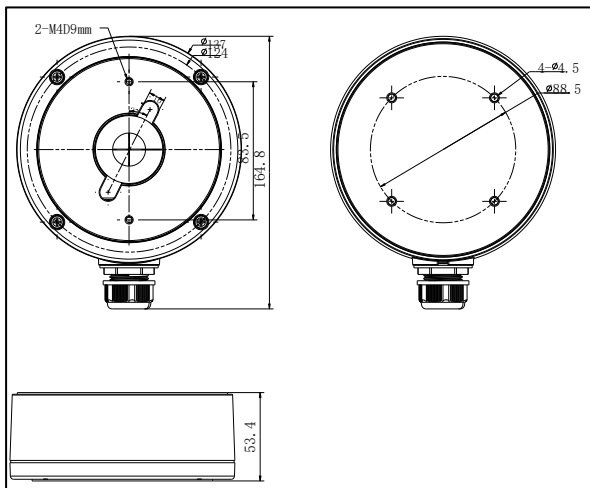

DS-1280ZJ-DM22

Junction Box for Dome Camera

Features:

- Aluminum alloy material with surface spray treatment
- Waterproof design

Dimension:

Order Model:

DS-1280ZJ-DM22

Parameter:

Model	DS-1280ZJ-DM22
Parameters	Junction Box for Dome Camera
Appearance	Hikvision White
Material	Aluminum Alloy
Dimension	Φ137×164.8×53.4mm
Weight	520g

Notice:

- The bracket should be installed on flat wall
- Waterproof rubber is necessary for outdoor application
- The wall must be capable of supporting over 3 times as much as the total weight of the camera and the mount.
- The maximum load capacity of the bracket is **4.5KG**

Note: The actual dome camera may vary from the picture above.